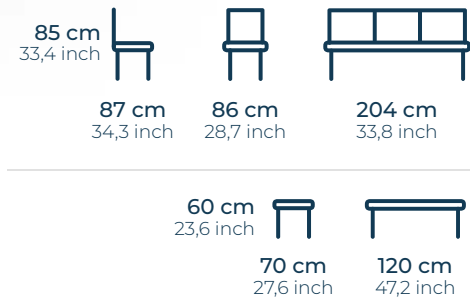

Lupus

Aluminium
Single Sofa