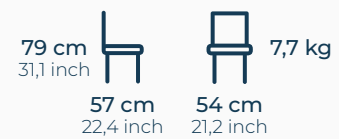

She graduated from Selcuk University, Department of Industrial Design, the designer carried out projects with different companies and design offices during her education life. In 2020, its product named 'Enka' was deemed worthy of the honorable mention at the IMMIB Industrial Design Competition. After her university education, she turned to the field of furniture design. She is currently working as an industrial designer at Decosit.