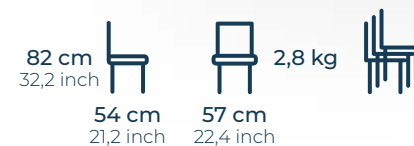

A-231 Cloud Aluminium Chair