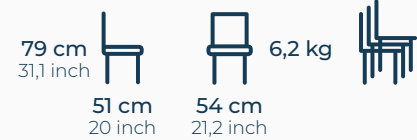

74 cm
29,1 inch
58 cm
22,8 inch
56 cm
22 inch
7,6 kg

indoor

indoor

S-218
Duo
Chair

Nazar Sigaher
Designer

He graduated from Mimar Sinan Fine Arts University, Department of Interior Architecture in 2006. Working in many architectural firms during and after his education, the designer also focused on furniture design. The seating system named "Over", one of his designs, was included in the 2006 collection of Derin firm. "Over" was exhibited at Milan design week and New York ICFF. The designer was selected as one of the 10 promising designers from Turkey by Wallpaper magazine in the same year.

78 cm
30,7 inch
50 cm
19,6 inch
51 cm
20 inch
7,1 kg

Aslı Gülfidan
Designer

86 cm
33,8 inch
64 cm
25,1 inch
66 cm
26 inch
11,2 kg

S-221
Nova
Armchair

78 cm
30,7 inch
62 cm
24,4 inch
8,3 kg
61 cm
24 inch

S-220
Jenny
Armchair