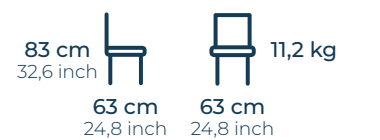

S-222
Lona
Chair

Nazar Sigaher
Designer