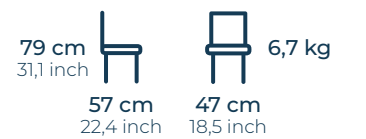

She graduated from Selcuk University, Department of Industrial Design, the designer carried out projects with different companies and design offices during her education life. In 2020, its product named 'Enka' was deemed worthy of the honorable mention at the IMMIB Industrial Design Competition. After her university education, she turned to the field of furniture design. She is currently working as an industrial designer at Decosit.