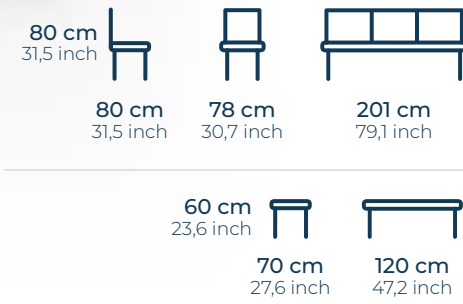

Fortes

Aluminium
Single Sofa