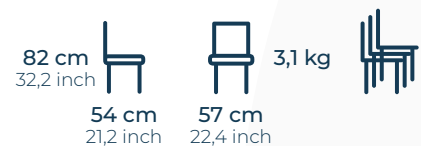

A-232 Cloud Aluminium Armchair

He graduated from Anadolu University, Interior Architecture department in 2013. Besides the interior projects, he also worked on Furniture Design. Between 2016-2022 he worked several furniture companies as Senior Designer and Prototype Specialist. In 2022, he attended to Furniture Design Master in Politecnico di Milano