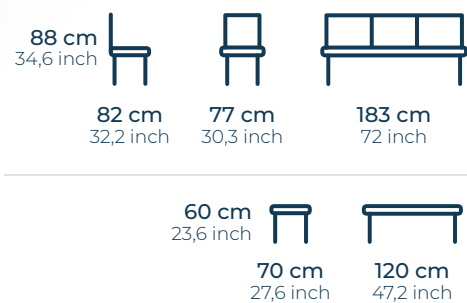

Dora

Aluminium
Single Sofa