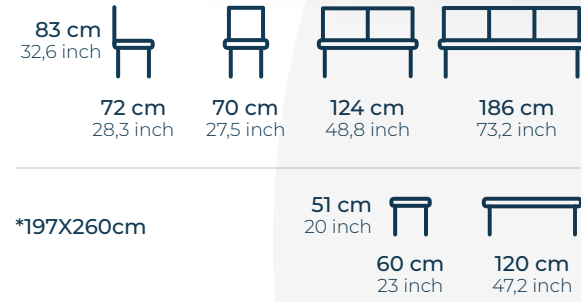

Flex Corner

Aluminium Seating Group

outdoor

outdoor