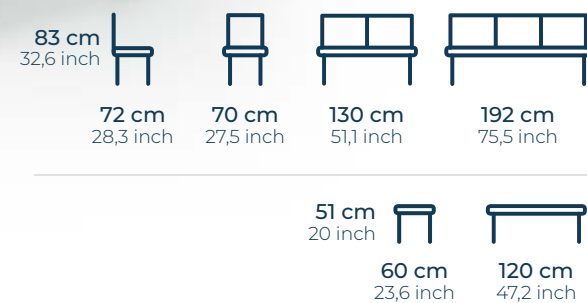

Aluminium
Single Sofa

Flex

Aluminium
2 Seater Sofa

outdoor

outdoor

Flex 2+1+1

Flex

Aluminium
Single Sofa