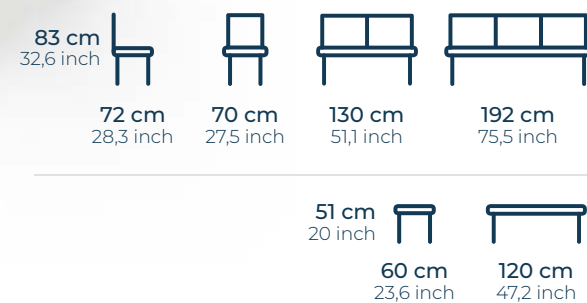

Flex

Aluminium
Single Sofa