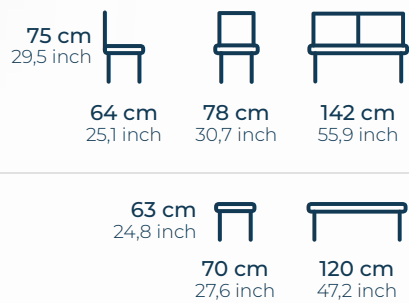

Esso

Aluminium
Single Sofa