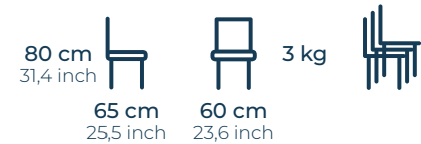

Klan Studio stands as a design office, established in Istanbul in 2017 through the amalgamation of the extensive knowledge and experiences acquired by Işık Görgün Oral and E. Akın Oral across diverse industry sectors. With over 20 years of design and production expertise, Klan Studio provides product design services to companies in office furniture, maritime, and machinery sectors, its own unique dynamics.