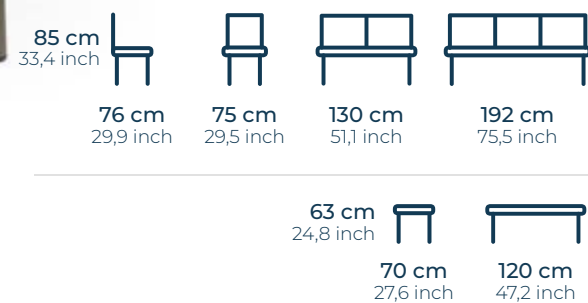

Terra

Aluminium
Single Sofa