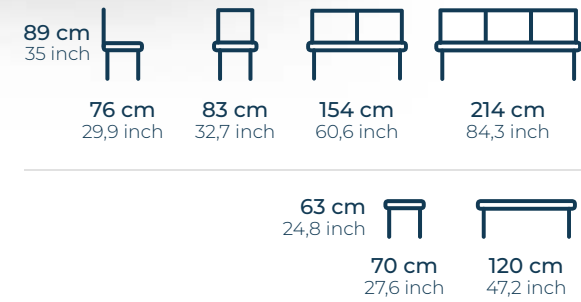

Delta

Aluminium
Single Sofa