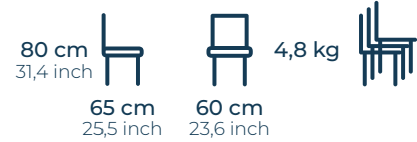

Klan Studio stands as a design office, established in Istanbul in 2017 through the amalgamation of the extensive knowledge and experiences acquired by Işık Görgün Oral and E. Akın Oral across diverse industry sectors. With over 20 years of design and production expertise, Klan Studio provides product design services to companies in office furniture, maritime, and machinery sectors, its own unique dynamics.