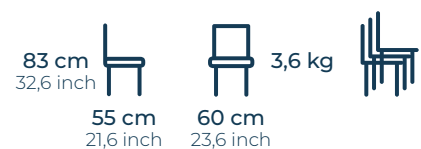

A-210-F
Adel
Aluminium
Armchair Batyline Seat

A-222-F Star Aluminium Armchair Batyline Seat

He graduated from Anadolu University, Interior Architecture department in 2013. Besides the interior projects, he also worked on Furniture Design. Between 2016-2022 he worked several furniture companies as Senior Designer and Prototype Specialist. In 2022, he attended to Furniture Design Master in Politecnico di Milano